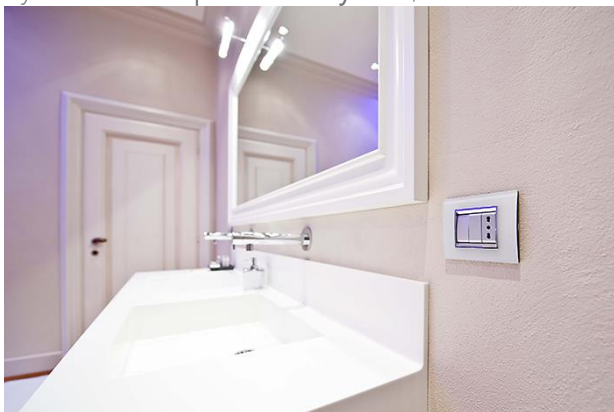

Reflecting the style of the villa, Chorus expresses a surprising mix of **technology** and **design**, rationality and emotion. In addition to the design, which blends harmoniously with the surrounding environment, Chorus is also discreetly involved in managing the main functions of the home, from thermoregulation to lighting, control of electrical loads and management of protection devices.

All this can be achieved via the Master control panel, the GEWISS Master touch screen device that allows all **the functions of the home** to be **controlled** from a single point: lighting devices, roller shutters, air-conditioning system, irrigation system, alarm devices, video entryphone and video surveillance. And the owners of Villa Belvedere find it just as easy to control these functions even when not at home: the **system navigator** allows you to interact with your home via PC, tablet or smartphone with a standard browser. All with just a click.

The energy that makes it possible to enjoy the wonderful moments spent at Villa Belvedere is managed by the **GEWISS protection system**, which includes distribution boards (from the CVX range) and