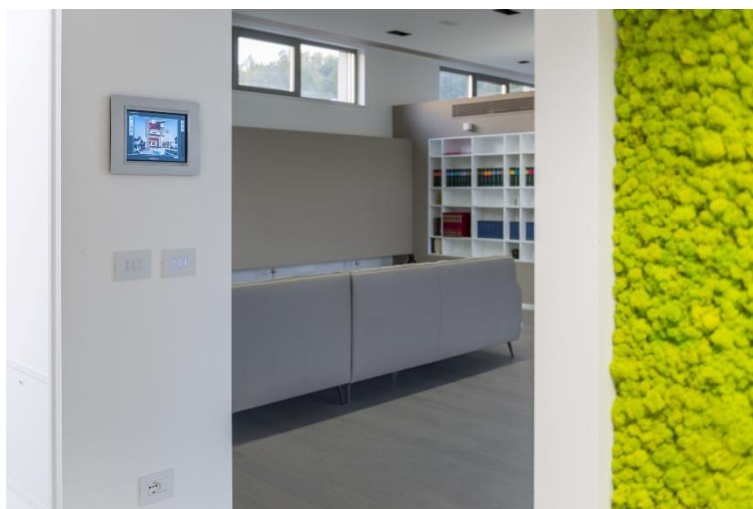

November 2016

INNOVATION, TECHNOLOGY AND COMFORT

GEWISS' Chorus home automation system is the protagonist in a new architectural project designed by Arch. Ianni.

In the hills of Casalvieri (FR) there's a residential space where modern lines take the starring role. A living space of 250 square meters, created by Arch. Enrico Ianni, where GEWISS' Chorus home automation system carves out an important role. It's an ode to innovation and technology, combined in a spectacular way to create a house that responds to every need of its inhabitants.

The architectural design is characterized by a strong contemporary personality. Sharp lines merge with more rounded shapes, enhanced by LED lights, to create the ideal conditions for any moment.

The technological solutions delicately wrap up every part of the space, ensuring the user is in the utmost comfort while providing the warmth that a living space requires.

The attractive Chorus plates are a design feature of the walls, including charming details that catch the eye: a perfect alchemy bringing together beauty and simplicity, sophistication and spontaneity. The purity of glass, the lightness of the touch commands, and the elegance of the illuminated symbols of the ICE Touch plates combine style with a high-tech spirit, adding a touch of luxury and technology to every space; the geometric lines of GEO plates reflect the refined lines of the building to give each space a striking and pleasing atmosphere.